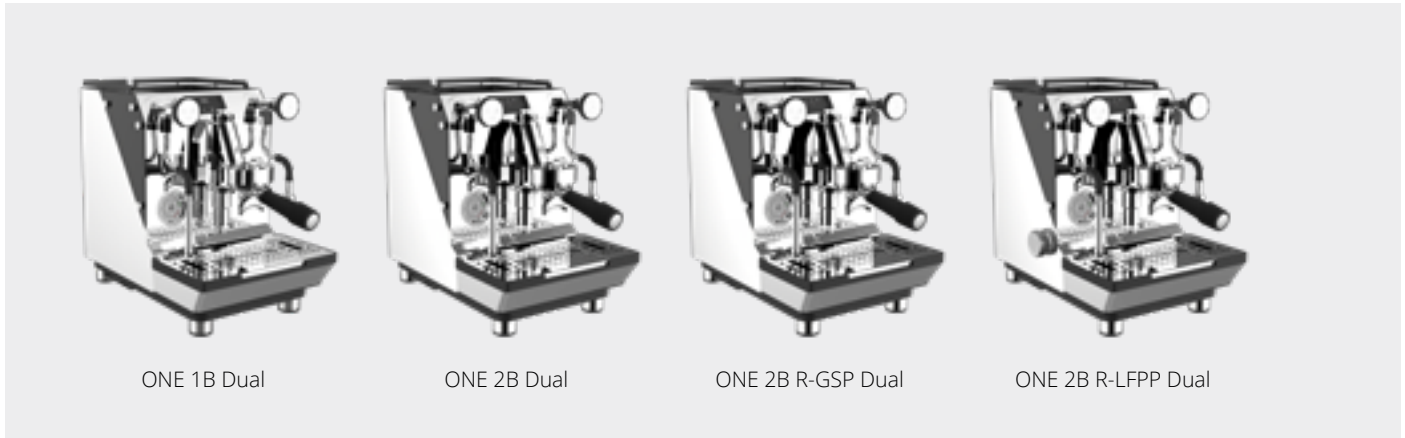

Traditional Espresso

ONE	Price €
CCNBA02LEAMN ONE 1B Dual	1.740,00
CCNBA02LWAMN ONE 2B Dual	2.113,00
CCNBA03LWAMN ONE 2B R-GSP Dual	2.609,00
CCNBA04LWAMN ONE 2B R-LFPP Dual	3.107,00

Options & Accesories ONE

81100000	Drawer Office/ONE	316,00
2760613	Wood kit ONE, Walnut – Portafilter handle, Pressure control knob, Steam and hot water knob, Side panels	533,00

Technical Specifications

Model	Boiler volume, L	Steam / Hot water	Power ratings	Weight	Dimensions, W x D x H mm
ONE 1B Dual	1,7	1 Steam tap + 1 HW	230V 1N / 1950W	30 kg	300 x 458 x 420
ONE 2B Dual	1,7 + 1,5	1 Steam tap + 1 HW	230V 1N / 2150W	35 kg	300 x 458 x 420
ONE 2B R-GSP Dual	1,7 + 1,5	1 Steam tap + 1 HW	230V 1N / 2250W	35 kg	300 x 458 x 420
ONE 2B R-LFPP Dual	1,7 + 1,5	1 Steam tap + 1 HW	230V 1N / 2250W	35 kg	311 x 458 x 420