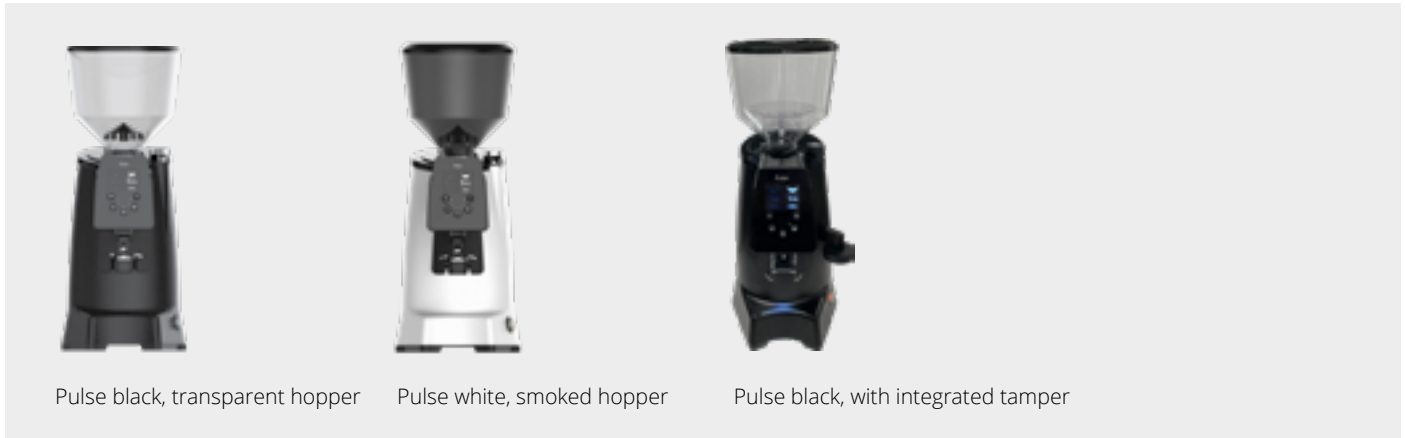

Espresso grinders

Pulse black, transparent hopper

Pulse white, smoked hopper

Pulse black, with integrated tamper

Pulse

Price €

28100012	Pulse 65 HS Black – Transparent bean hopper	1.125,00
28100011	Pulse 65 HS Black – Smoked bean hopper	1.174,00
28100001	Pulse 65 HS Black – Transparent bean hopper with integrated tamper	1.221,00
28100019	Pulse 65 HS White – Transparent bean hopper with integrated tamper	1.221,00
28100007	Pulse 75 HS Black – Transparent bean hopper	1.372,00
28100003	Pulse 75 HS Black – Smoked bean hopper	1.422,00
28100002	Pulse 75 HS Black – Transparent bean hopper with integrated tamper	1.469,00
28100020	Pulse 75 HS White – Transparent bean hopper with integrated tamper	1.469,00