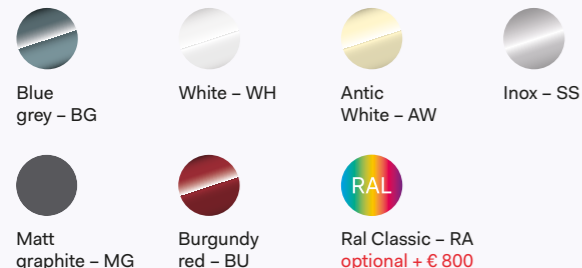

Vacuum drawers

Nostalgie collection

Colour range