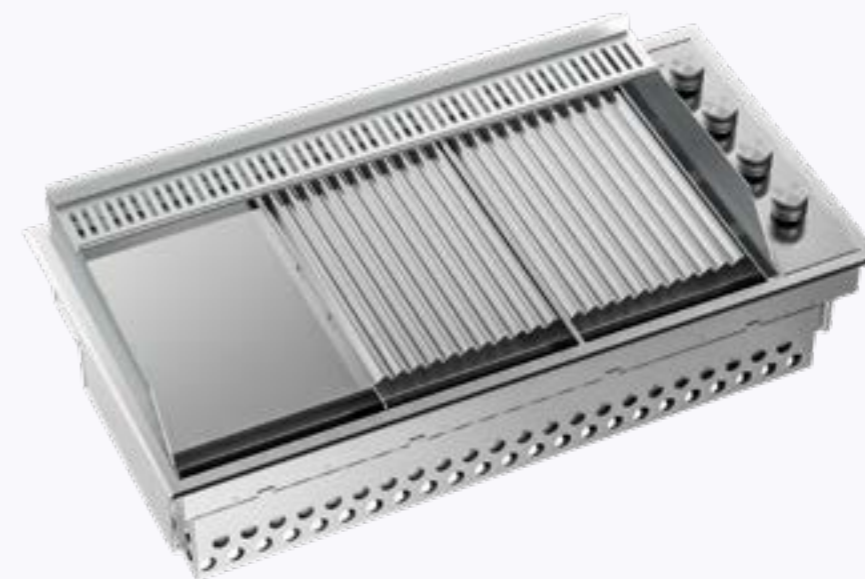

Barbecue

Features

- 3 separate and removable plates
- Single plate dimensions 460x285 mm
- 8 mm thick plate
- Integrated electric battery ignition
- Insulated side controls
- Grease collection tray
- Works with natural gas or LPG

Consumption (input)

- Maximum: 9,45 kW
- Burner 3 x 3,15 kW

Worktop colour range

Knob finishes

Optional

Measurements

Built-in recess size: 1010x510 mm

COPHBBQ100

Prezzo

Code: HBBQ100

Satin € 2.624,00

Accessories

→ p. 308

Satin

€ 1.388,00