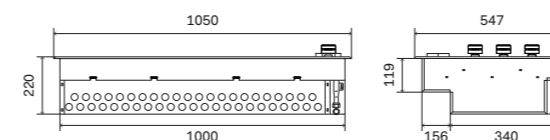

Consumption (input)

- Maximum: 9,45 kW
- Burner 3 x 3,15 kW

Worktop colour range

Knob finishes

Optional

Measurements

Built-in recess size: 1010x510 mm

COPHBBQ100