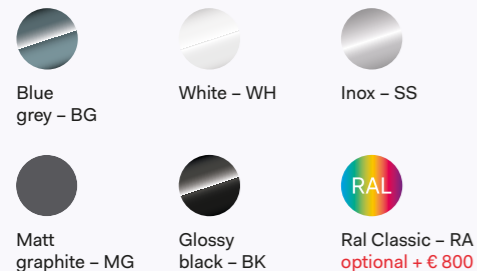

Professional Plus collection

Colour range