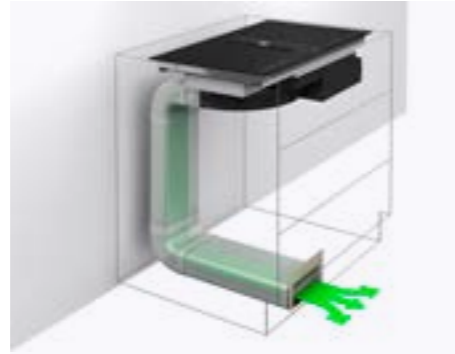

Aspiration hobs installation mode

Filtering mode installation

The installation in filtering mode allows you to filter the fumes from fats and cooking odors and reintroduce the filtered air into the home, through specific pipes and grilles. It is the installation method most attentive to energy saving, as all the air is recycled, avoiding the transfer of heat outside.